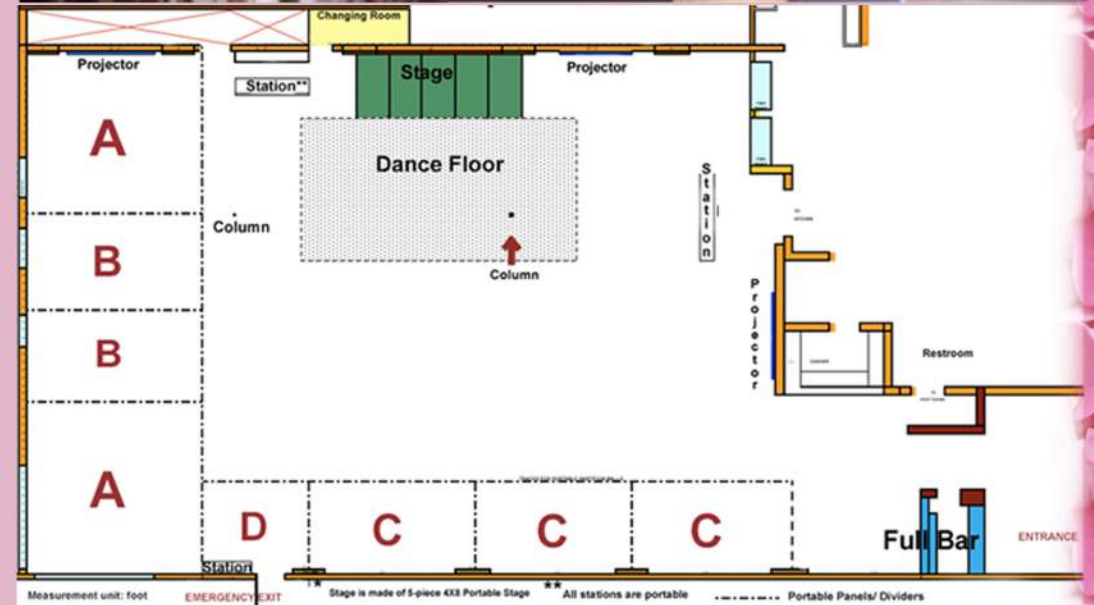

Amenities

- Technological capabilities (audio, video, microphone, internet, projectors and screens)
- Dance Floor, Stage and Lighting
- Changing room

Jasmine
seafood restaurant

4609 Convoy Street Suite A
San Diego, CA 92111
858-268-0888
www.jasmineseafood.com